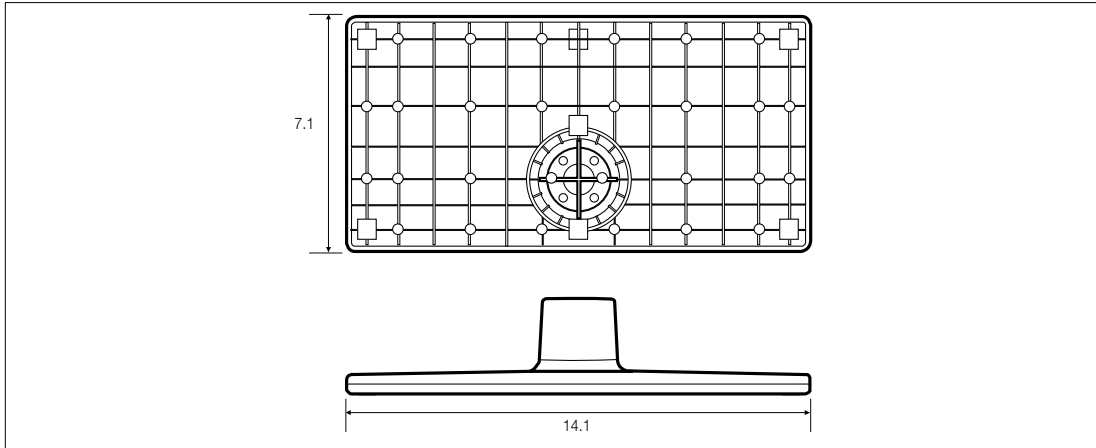

26" LED HG26NA477PF
32" LED HG32NA477PF
37" LED TBD
40" LED HG40NA577LF

477 / 577 SERIES

DIMENSIONS

HG26NA477 Base Stand detail

(Unit: inches)