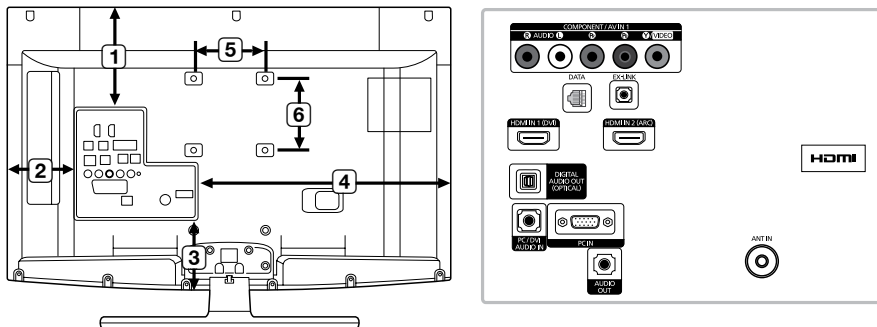

## DIMENSIONS

HG26NA477 Front view / Side view

(Unit: inches)

1	2	3	4	5	6	7	8
24.4	22.7	12.7	14.1	15.6	17.7	3.7	7.1

HG26NA477 Jack Panel detail / Rear view

(Unit: inches)

1	2	3	4	5	6
5.5	3.6	3.8	13.9	3.9	3.9