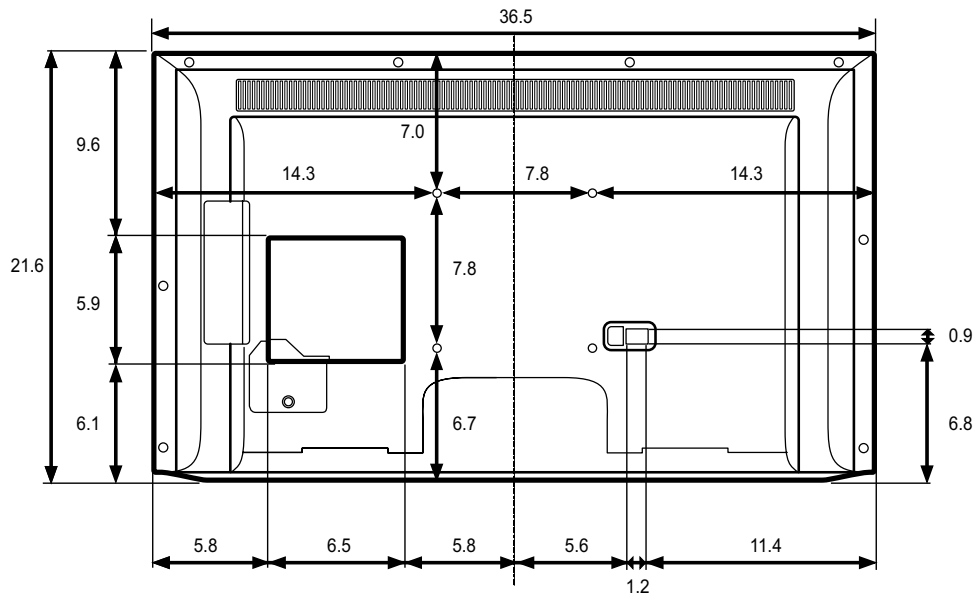

## DIMENSIONS

HG40NA577 Front view / Side view

1	2	3	4	5	6
36.5	20.3	21.6	23.8	3.6	8.9

HG40NA577 Jack Panel detail / Rear view

26" LED	HG26NA477PF
32" LED	HG32NA477PF
37" LED	TBD
40" LED	HG40NA577LF