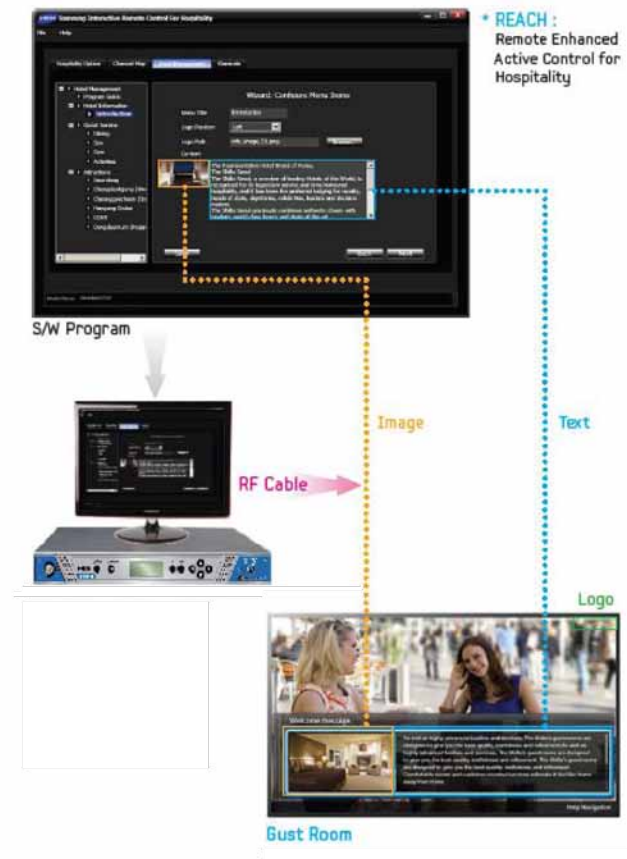

### REACH (Remote Enhanced Active Control for Hospitality)

REACH is the Samsung Hospitality Display's integrated set top box solution. It provides a simpler user interface and editing tool that allows content such as EPG (program guide), property logo, hotel information and images to be updated either remotely through the advanced device or through USB cloning on a room by room basis. Therefore, without installing IP infra, it is possible to use this solution through the existing coax cable, without the requirement to install a separate STB - saving you money.