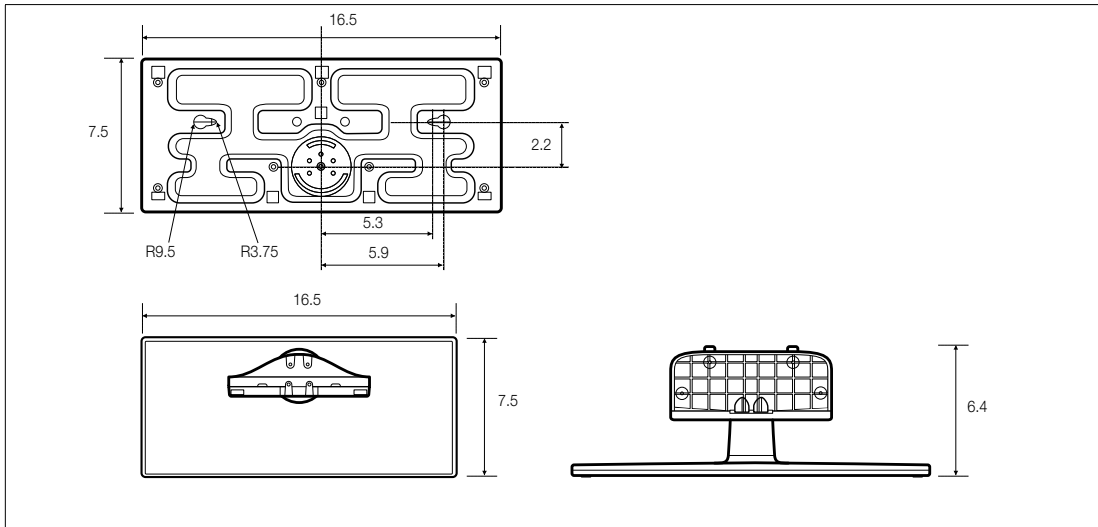

26" LED HG26NA477PF
32" LED HG32NA477PF
37" LED TBD
40" LED HG40NA577LF

477 / 577 SERIES

DIMENSIONS

HG32NA477 Base Stand detail

(Unit: inches)