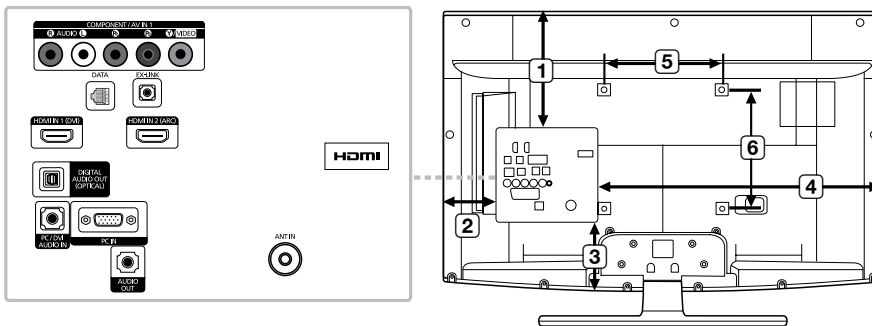

## DIMENSIONS

HG32NA477 Front view / Side view

(Unit: inches)

1	2	3	4	5	6	7	8
29.3	27.5	15.5	16.5	18.3	20.6	3.7	7.5

HG32NA477 Jack Panel detail / Rear view

(Unit: inches)

1	2	3	4	5	6
7.5	3.5	4.6	19.0	7.8	7.8