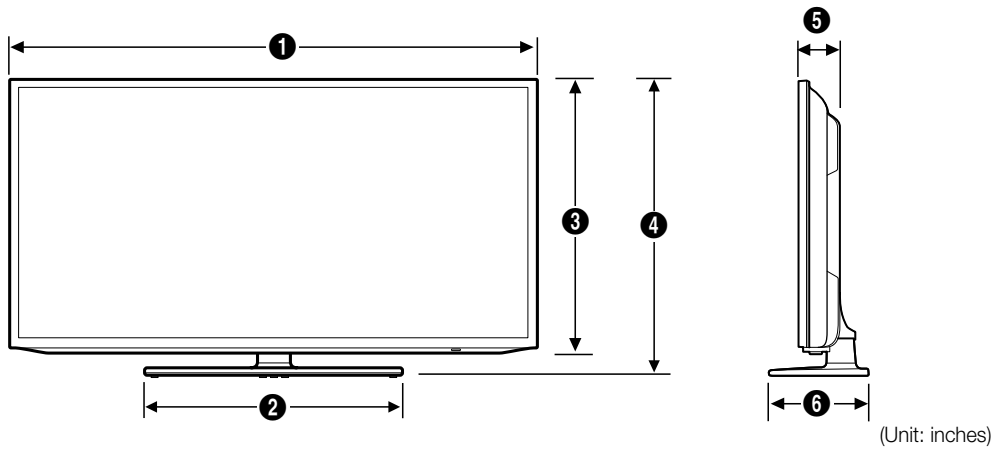

26" LED HG26NA477PF
32" LED HG32NA477PF
37" LED TBD
40" LED HG40NA577LF

477 / 577 SERIES

DIMENSIONS

HG40NA577 Front view / Side view