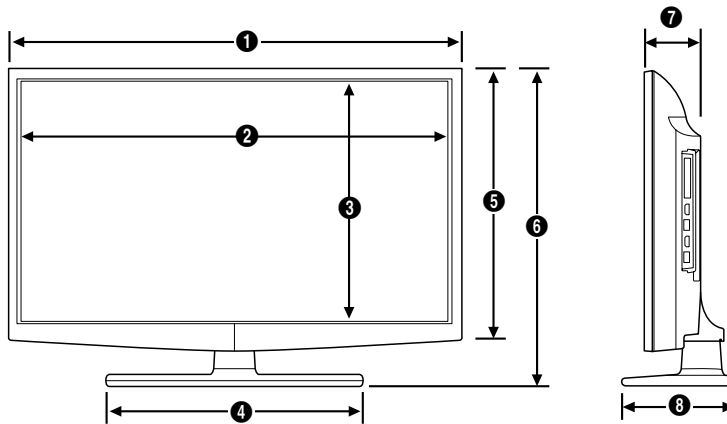

26" LED HG26NA477PF
32" LED HG32NA477PF
37" LED TBD
40" LED HG40NA577LF

477 / 577 SERIES

DIMENSIONS

HG32NA477 Front view / Side view

(Unit: inches)

1	2	3	4	5	6	7	8
29.3	27.5	15.5	16.5	18.3	20.6	3.7	7.5