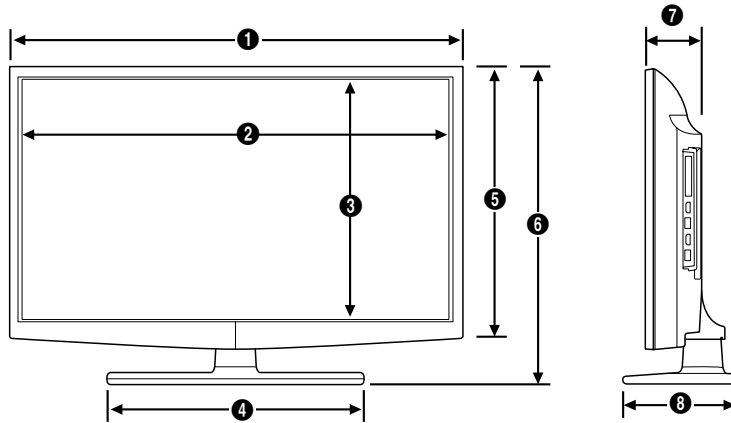

26" LED HG26NA477PF
32" LED HG32NA477PF
37" LED TBD
40" LED HG40NA577LF

477 / 577 SERIES

DIMENSIONS

HG26NA477 Front view / Side view

(Unit: inches)

1	2	3	4	5	6	7	8
24.4	22.7	12.7	14.1	15.6	17.7	3.7	7.1